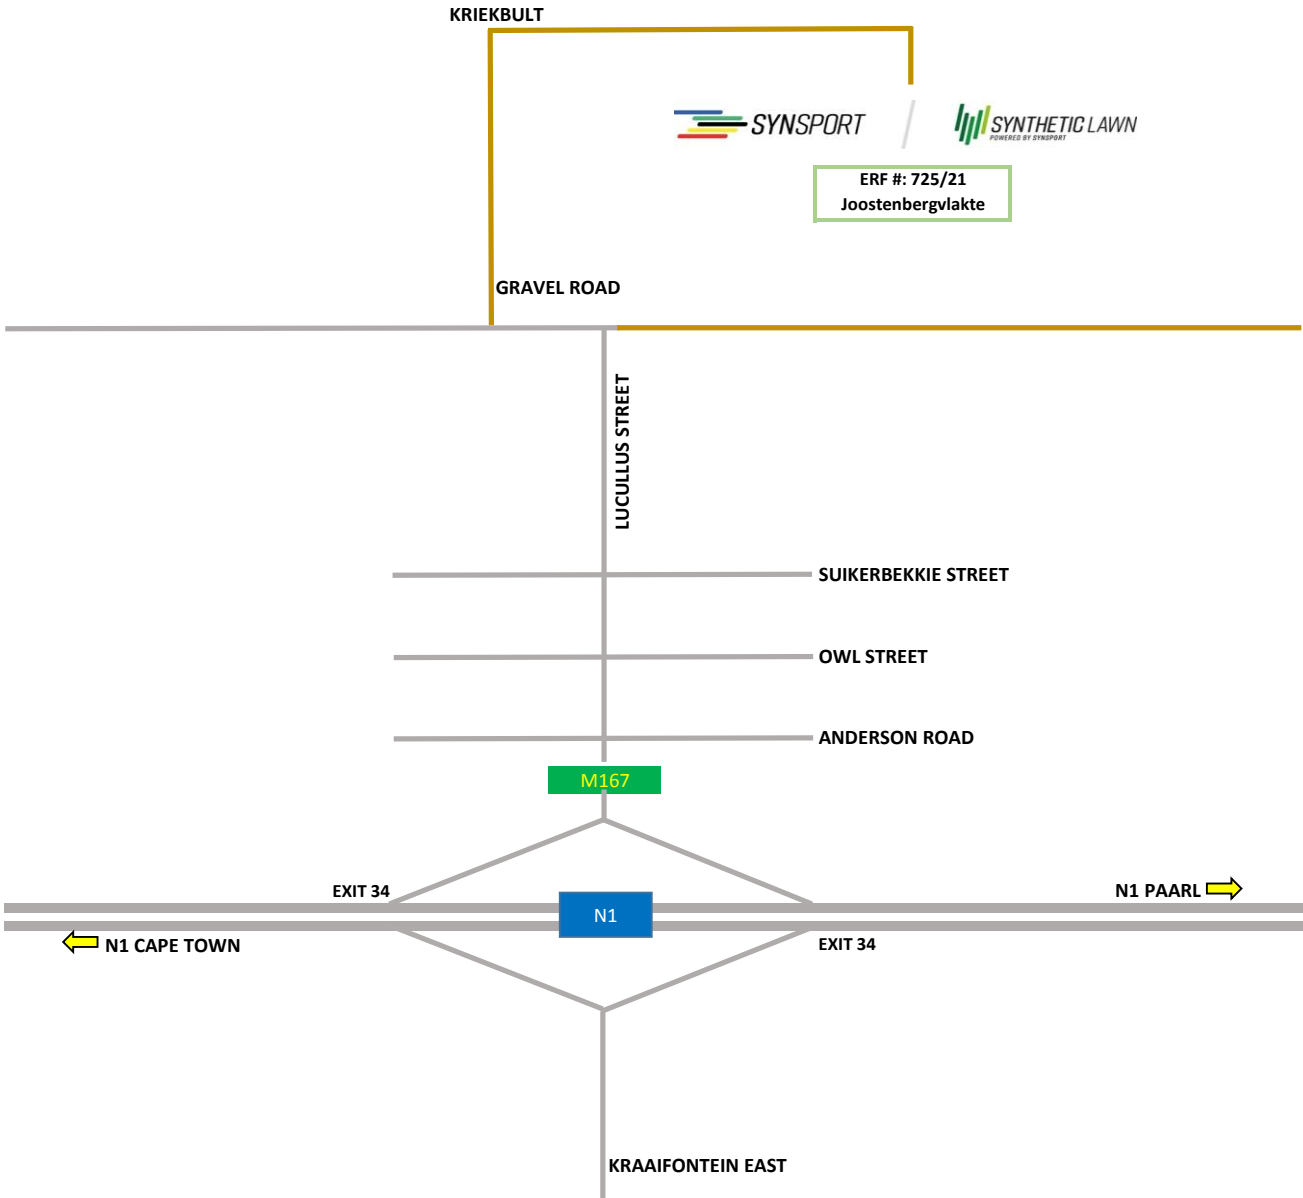

Landline: 021 - 987 1441
Cell no: 082 655 1776 / 082 604 4082
Fax: 086 518 3691
Web: www.synsport.co.za
www.syntheticlawn.co.za
E-mail: admin@synsport.co.za / office@synsport.co.za

DIRECTIONS TRAVELING FROM: CAPE TOWN

Take **EXIT 34**: (Lucullus Street)
Turn **LEFT** at traffic light in **LUCULLUS STREET**
Follow Lucullus Street for 2.1 km to **T-JUNCTION**
Turn **LEFT** at **T-JUNCTION** and follow road for 200m
Turn **RIGHT** onto **GRAVEL** Road
Follow **GRAVEL ROAD** for 700m to **KRIEBULT**
Turn **RIGHT** at **KRIEBULT** and follow **GRAVEL ROAD** for 1.2 km
Go past Pine Trees to **SYNSPORT** Offices

DIRECTIONS TRAVELING FROM: PAARL

Take **EXIT 34**: (Lucullus Street)
Turn **RIGHT** at traffic light over bridge in **LUCULLUS STREET**
Follow Lucullus Street for 2.1 km to **T-JUNCTION**
Turn **LEFT** at **T-JUNCTION** and follow road for 200m
Turn **RIGHT** onto **GRAVEL** Road
Follow **GRAVEL ROAD** for 700m to **KRIEBULT**
Turn **RIGHT** at **KRIEBULT** and follow **GRAVEL ROAD** for 1.2 km
Go past Pine Trees to **SYNSPORT** Offices